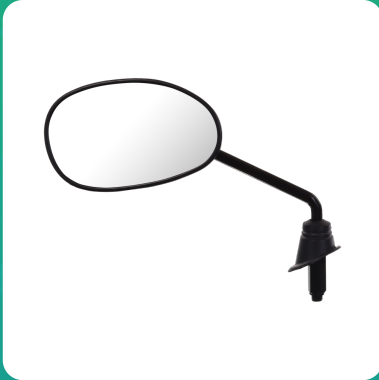

Uno Minda RV-2010LH Shatterproof Glass Rear View Mirror-Left Hand For TVS Jupiter,Wego

Part No.	Product Name	MRP	HSN Code
RV-2010LH	Rear View Mirror Assembly	INR 157	70091090

Product Specifications:

Product Compatibility: JUPITER/WEGO