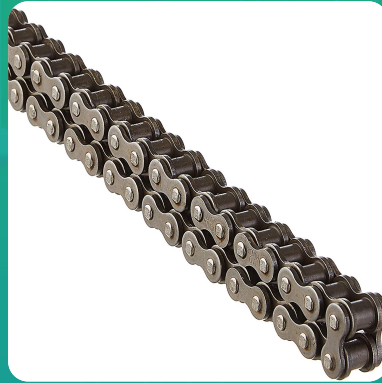

Uno Minda CH-7010 Quadra Rivet Chain & Alloy Steel Hardened Sprockets Chain & Sprocket Kit - R428H SIZE-132L / 15T / 47T(6H) For Yamaha R15 V2

Image not found or type

Part No.	Product Name	MRP	HSN Code
CH-7010	Chain And Sprocket Kit	INR 1424	87141090

Product Specifications:

Product Compatibility: R15 V2

Product Features:

- Quadra Rivet Chain
- Vacuum greased
- Pre loaded chain
- Reliable performance & longer life
- Smooth operation & higher transmission accuracy