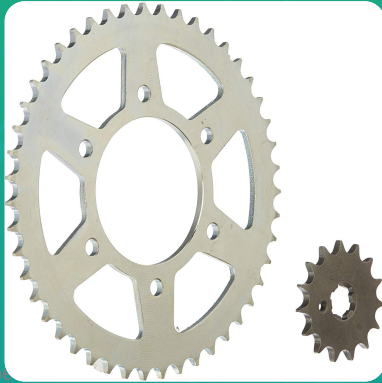

Uno Minda CH-7010 Quadra Rivet Chain & Alloy Steel Hardened Sprockets Chain & Sprocket Kit - R428H SIZE-132L / 15T / 47T(6H) For Yamaha R15 V2

Image not found or type

Part No.	Product Name	MRP	HSN Code
CH-7010	Chain And Sprocket Kit	INR 1424	87141090

Product Specifications:

Product Compatibility: R15 V2

Product Features:

- Quadra Rivet Chain
- Vacuum greased
- Pre loaded chain
- Reliable performance & longer life
- Smooth operation & higher transmission accuracy