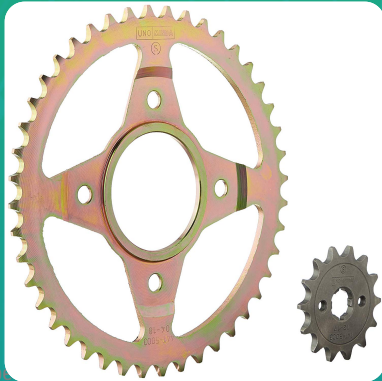

Uno Minda CH-5003 Quadra Rivet Chain & Alloy Steel Hardened Sprockets Chain & Sprocket Kit - R420 SIZE-108L / 14T / 44T(4H) For Hero Passion Pro, CD Deluxe, Splendor i-smart, CD Deluxe Alloy Wheel, Splendor NXG, Passion Pro TR 100 CC

Image not found or type

Part No.	Product Name	MRP	HSN Code
CH-5003	Chain And Sprocket Kit	INR 1038	87141090

Product Specifications:

Product Compatibility: Passion PRO/CD DLX/ Splendor iSMART/CD DLX (ALLOY WHEEL) Splendor NX/Passion Plus (ALLOY WHEEL - JAN 06 ONWARD) Passion PRO TR 100CC

Product Features:

- Quadra Rivet Chain
- Vacuum greased
- Pre loaded chain
- Reliable performance & longer life
- Smooth operation & higher transmission accuracy

Warranty: 12 Months Against manufacturing defects only