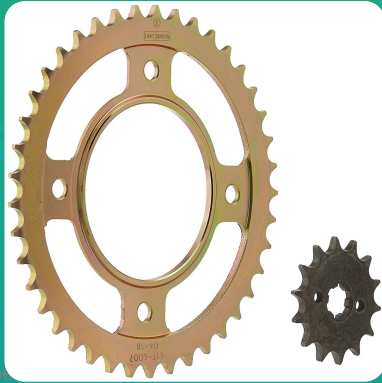

**Uno Minda CH-4010 Quadra Rivet Chain & Alloy Steel Hardened Sprockets Chain & Sprocket Kit - R428 SIZE-114L / 14T / 41T(4H) For Honda Dream Neo, CD110 Dream**

Image not found or type

Part No.	Product Name	MRP	HSN Code
CH-4010	Chain And Sprocket Kit	INR 1054	87141090

**Product Specifications:**

**Product Compatibility:** DRM NEO110/CD110 DRM

**Product Features:**

- Quadra Rivet Chain
- Vacuum greased
- Pre loaded chain
- Reliable performance & longer life
- Smooth operation & higher transmission accuracy