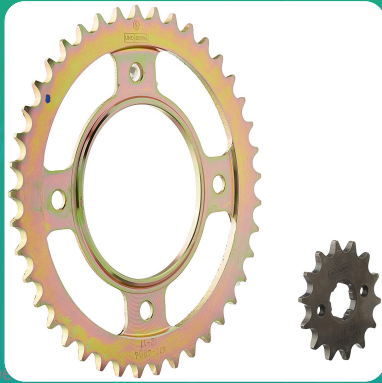

Uno Minda CH-4004 Quadra Rivet Chain & Alloy Steel Hardened Sprockets Chain & Sprocket Kit - R420 SIZE-116L / 14T / 41T(4H) For Honda Shine, Shine SP, Shine Old Model

Image not found or type

Part No.	Product Name	MRP	HSN Code
CH-4004	Chain And Sprocket Kit	INR 1154	87141090

Product Specifications:

Product Compatibility: CB SHN/CB SHN SP/SHN (OLD)

Product Features:

- Quadra Rivet Chain
- Vacuum greased
- Pre loaded chain
- Reliable performance & longer life
- Smooth operation & higher transmission accuracy