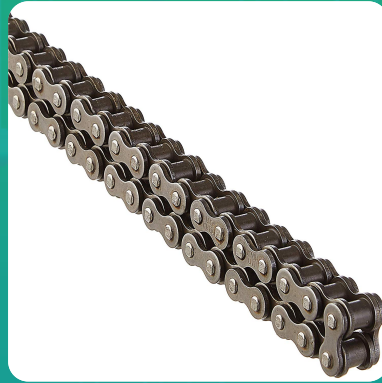

Uno Minda CH-4004 Quadra Rivet Chain & Alloy Steel Hardened Sprockets Chain & Sprocket Kit - R420 SIZE-116L / 14T / 41T(4H) For Honda Shine, Shine SP, Shine Old Model

Image not found or type

Part No.	Product Name	MRP	HSN Code
CH-4004	Chain And Sprocket Kit	INR 1154	87141090

Product Specifications:

Product Compatibility: CB SHN/CB SHN SP/SHN (OLD)

Product Features:

- Quadra Rivet Chain
- Vacuum greased
- Pre loaded chain
- Reliable performance & longer life
- Smooth operation & higher transmission accuracy