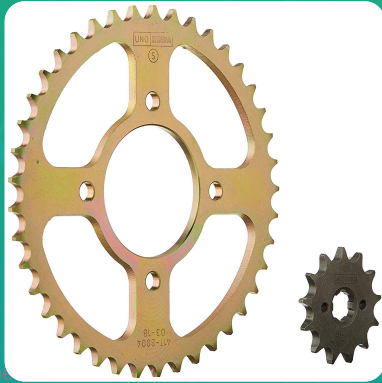

Uno Minda CH-2023 Quadra Rivet Chain & Alloy Steel Hardened Sprockets Chain & Sprocket Kit - R428H SIZE-112L / 13T / 41T(4H) For TVS Victor GLX (Alloy Wheel)

Image not found or type

Part No.	Product Name	MRP	HSN Code
CH-2023	Chain And Sprocket Kit	INR 1187	87141090

Product Specifications:

Product Compatibility: VICTOR GLX (ALLOY WHEEL)

Product Features:

- Quadra Rivet Chain
- Vacuum greased
- Pre loaded chain
- Reliable performance & longer life
- Smooth operation & higher transmission accuracy