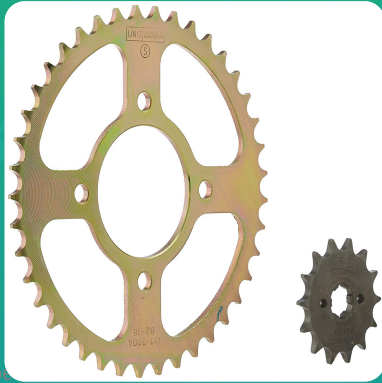

Uno Minda CH-2012 Quadra Rivet Chain & Alloy Steel Hardened Sprockets Chain & Sprocket Kit - R428H SIZE-112L / 14T / 41T(4H) For TVS Victor GLX

Image not found or type

Part No.	Product Name	MRP	HSN Code
CH-2012	Chain And Sprocket Kit	INR 1258	87141090

Product Specifications:

Product Compatibility: VICTOR GLX

Product Features:

- Quadra Rivet Chain
- Vacuum greased
- Pre loaded chain
- Reliable performance & longer life
- Smooth operation & higher transmission accuracy