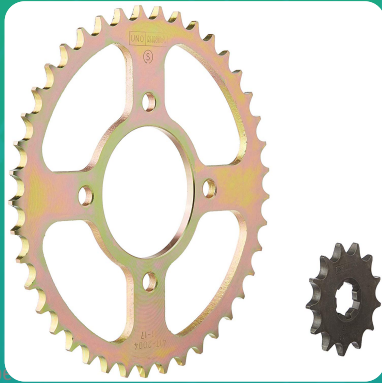

Uno Minda CH-2009 Quadra Rivet Chain & Alloy Steel Hardened Sprockets Chain & Sprocket Kit - R428 SIZE-112L / 13T / 41T(4H) For TVS Samurai,Max100,Max 100R

Image not found or type

Part No.	Product Name	MRP	HSN Code
CH-2009	Chain And Sprocket Kit	INR 1029	87141090

Product Specifications:

Product Compatibility: SAMURAI/MAX100/MAX 100R

Product Features:

- Quadra Rivet Chain
- Vacuum greased
- Pre loaded chain
- Reliable performance & longer life
- Smooth operation & higher transmission accuracy