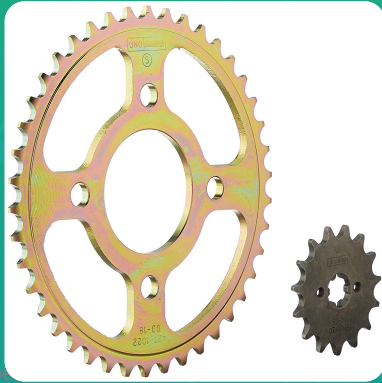

Uno Minda CH-1022 Quadra Rivet Chain & Alloy Steel Hardened Sprockets Chain & Sprocket Kit - R420 SIZE-122L / 15T / 42T(4H) For Bajaj XCD 135

Image not found or type

Part No.	Product Name	MRP	HSN Code
CH-1022	Chain And Sprocket Kit	INR 1117	87141090

Product Specifications:

Product Compatibility: XC 135

Product Features:

- Quadra Rivet Chain
- Vacuum greased
- Pre loaded chain
- Reliable performance & longer life
- Smooth operation & higher transmission accuracy